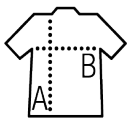

Quality

Style

Set in sleeves
Elastane rib on hem and cuffs
Tone on tone knitted placket with buttons
Fully fashioned armholes
Spare button on the inside seam

Available sizes

Sizes	S	M	L	XL	XXL
A/B	62/42	64/45	66/49	68/52	70/55

Available colours

Red

Black

Navy

Medium grey

Packaging

Carton size : 53 x 35 x 24 cm

Weight per carton : 0.00 kg