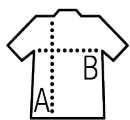

Quality

PIQUÉ 180
100% combed Ringspun cotton
Rib 1x1 collar and cuffs
Reinforcing tape on neck

Style

Short sleeves
Pearlised tone on tone 2 button placket
Cut and sewn
Spare button on the inside seam

Available sizes

Sizes	XS*	S	M	L	XL	XXL	3XL	4XL*
A/B	68/46	70/49	72/52	74/55	76/58	79/61	82/64	85/67

Available colours

Packaging

Carton size : 57 x 38 x 28 cm

Weight per carton : 0.00 kg

Related products

SOL'S PERFECT WOMEN
11347