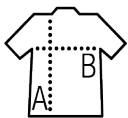

Quality

POLYESTER PIQUÉ 180
100% polyester

Style

Available sizes

Sizes	S	M	L	XL	XXL	3XL
A/B	70/49	72/52	74/55	76/58	79/61	82/64

Available colours

Packaging

 Carton size : 56 x 39 x 35 cm