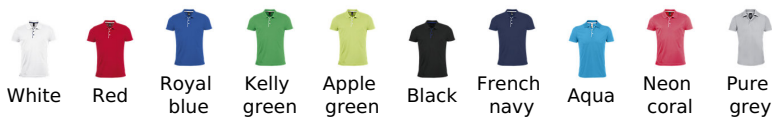

Quality

POLYESTER PIQUÉ 180
100% polyester

Style

Available sizes

Sizes	S	M	L	XL	XXL	3XL
A/B	70/49	72/52	74/55	76/58	79/61	82/64

Available colours

Packaging

 Carton size : 56 x 39 x 35 cm